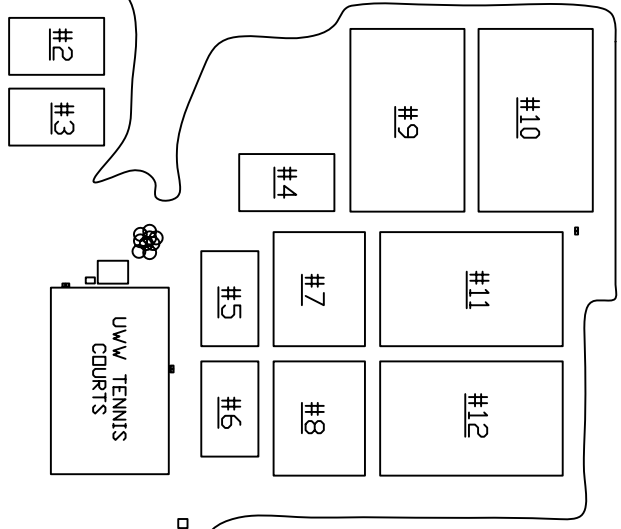

SC WAUKESHA SOCCER CLUB UW WAUKESHA CAMPUS SOCCER COMPLEX

ENTER LOT#1 JUST
PAST SCHOOL TO
GET TO FIELD #1

UNIVERSITY
OF WISCONSIN
WAUKESHA CAMPUS

UNIVERSITY DRIVE

HWY 18 / SUMMIT ROAD

1/4 MILE

1/2 MILE